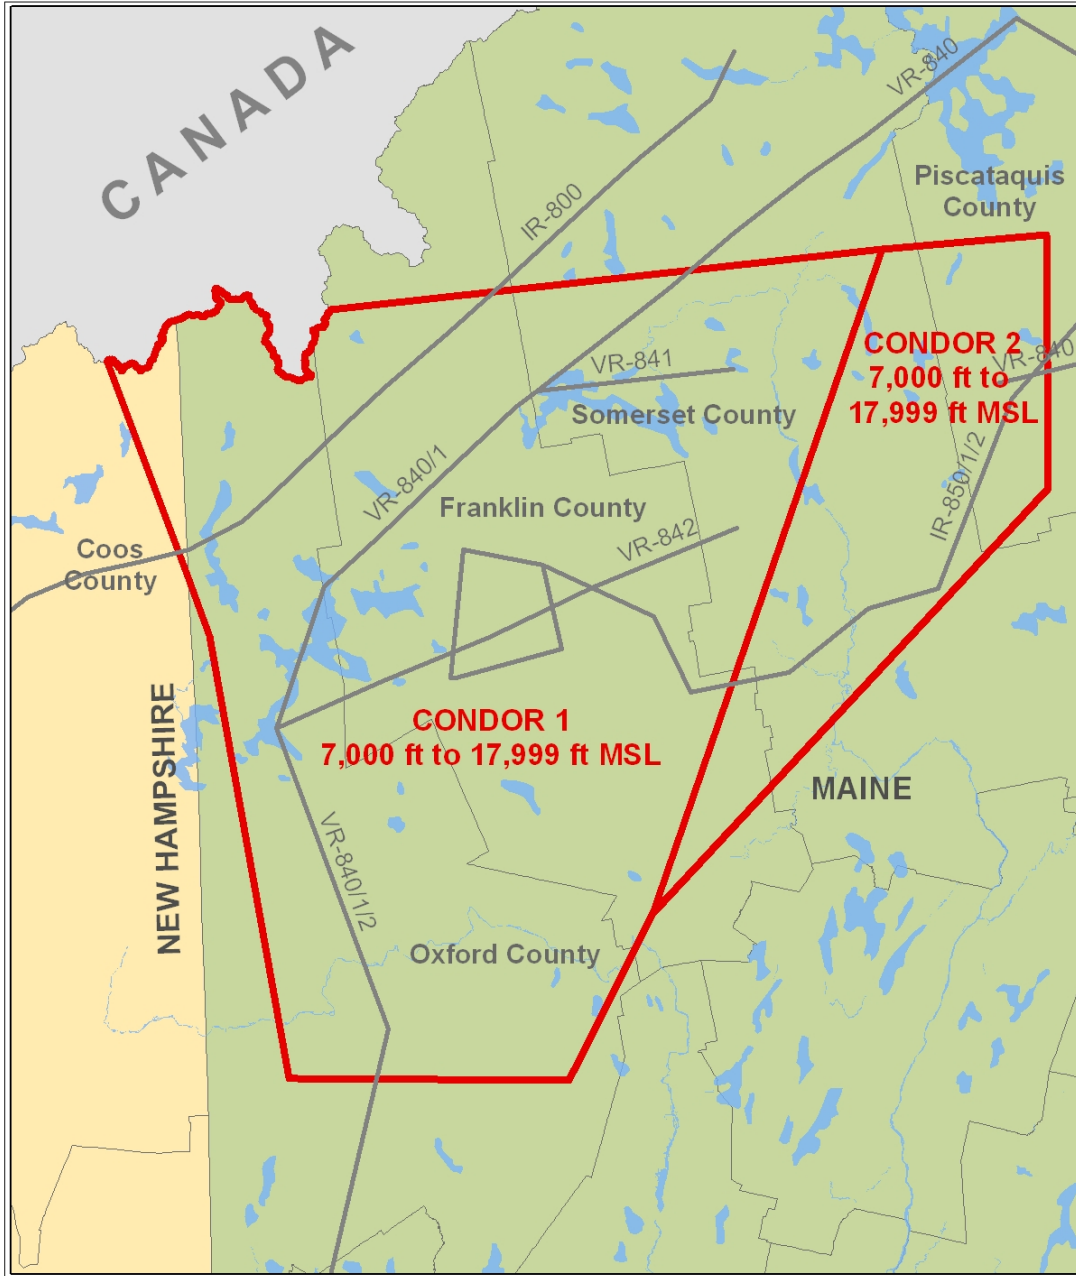

Maine State Library

Digital Maine

Transportation Documents

Transportation

11-28-2008

Location of the CONDOR 1 and 2 MOAs and MTRs, Figure 1-2, 2008

Maine Department of Transportation

Follow this and additional works at: https://digitalmaine.com/mdot_docs

Legend

-  Condor MOA
-  Maine
-  MTR Centerlines
-  New Hampshire
-  Open Water

Figure 1-2
Location of the
Condor 1 and 2 MOAs
and MTRs