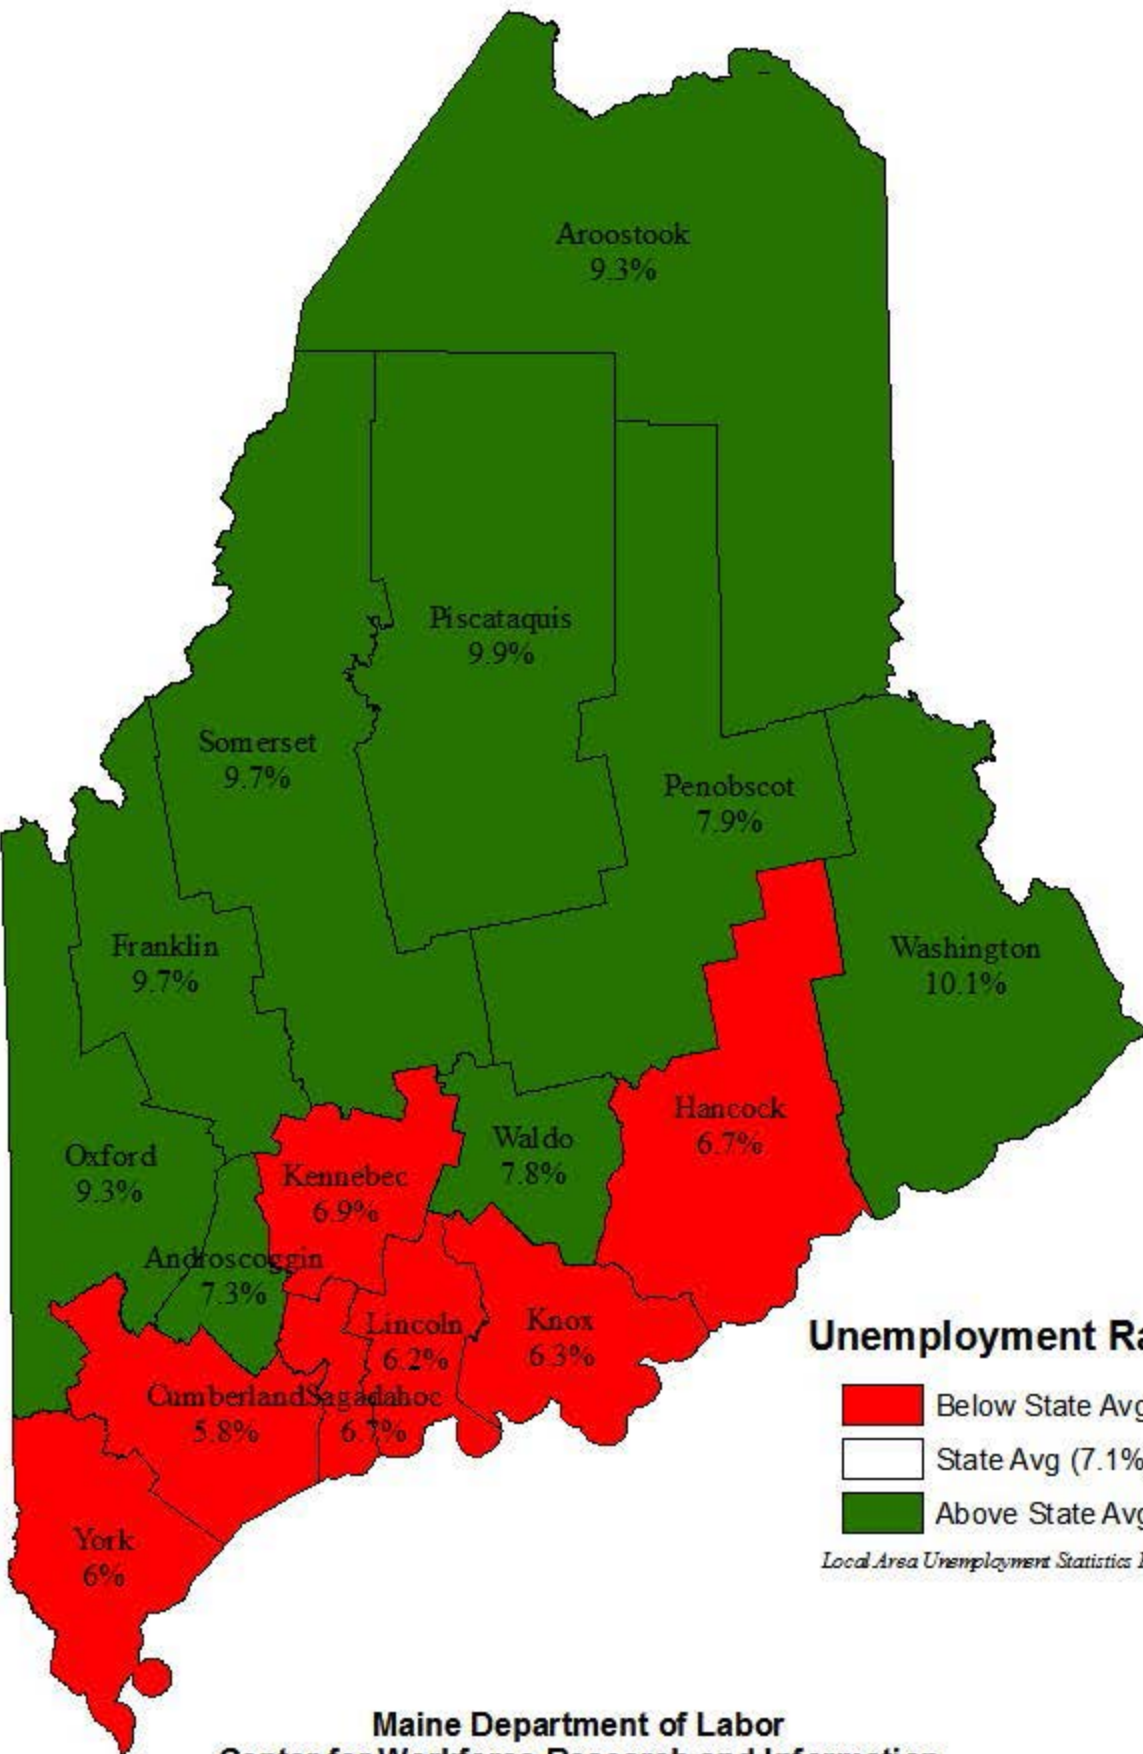

Unemployment Rate by County, July 2011

Unemployment Rate

- Below State Avg.
- State Avg (7.1%)
- Above State Avg.

Local Area Unemployment Statistics Program